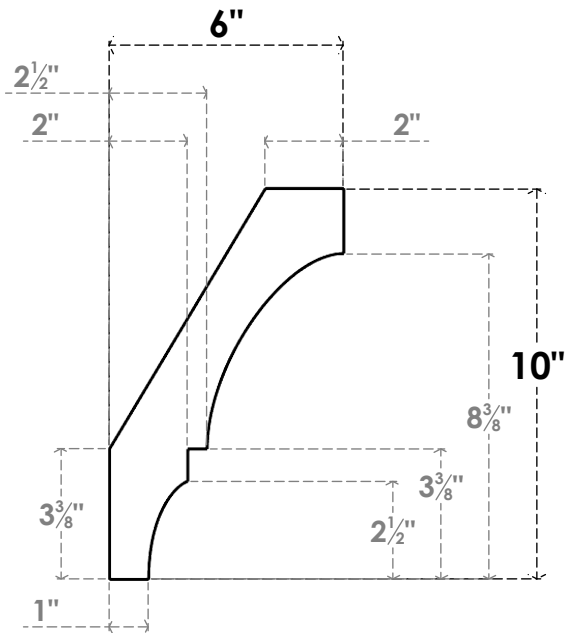

ITEM NUMBER: BRCPC040X06000X10000BOA

4"W X 6"D X 10"H BALBOA ARCHITECTURAL GRADE PVC CLOSED KNEE BRACE

SIDE PROFILE

FRONT PROFILE

ISOMETRIC

EKENA MILLWORK
2300 WEST MAIN ST.
CLARKSVILLE, TX 75426
TOLL FREE: 866-607-0453
WWW.EKENAMILLWORK.COM