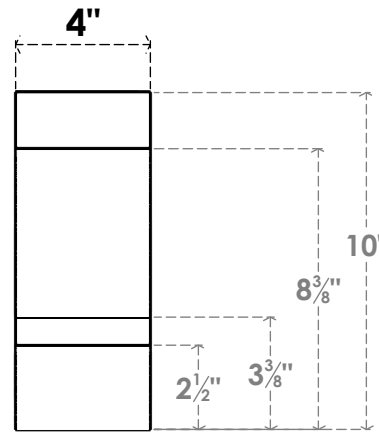

ITEM NUMBER: BRCPC040X06000X10000BOA

4"W X 6"D X 10"H BALBOA ARCHITECTURAL GRADE PVC CLOSED KNEE BRACE

SIDE PROFILE

FRONT PROFILE

ISOMETRIC

EKENA MILLWORK
2300 WEST MAIN ST.
CLARKSVILLE, TX 75426
TOLL FREE: 866-607-0453
WWW.EKENAMILLWORK.COM